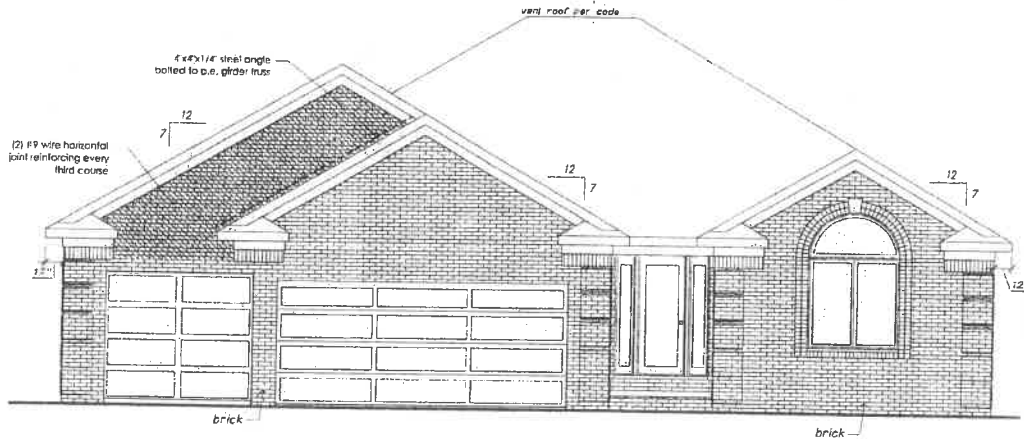

The CATERINA

front elevation
SC 1/4" = 1'-0"

rear elevation
SC 1/4" = 1'-0"

Bonner Hills Estates, Tecumseh MI

Casa Villa Homes
586-783-3200

Howard Hanna Real Estate Services
517-424-4444

Prices, plans and specifications are subject to change without notice or obligation. Renderings are an artist conception. Floor plan dimensions are approximate.

The CATERINA

approx. 1,888 SF

Bonner Hills Estates, Tecumseh MI

Casa Villa Homes
586-783-3200

Howard Hanna Real Estate Services
517-424-4444

Prices, plans and specifications are subject to change without notice or obligation. Renderings are an artist conception. Floor plan dimensions are approximate.