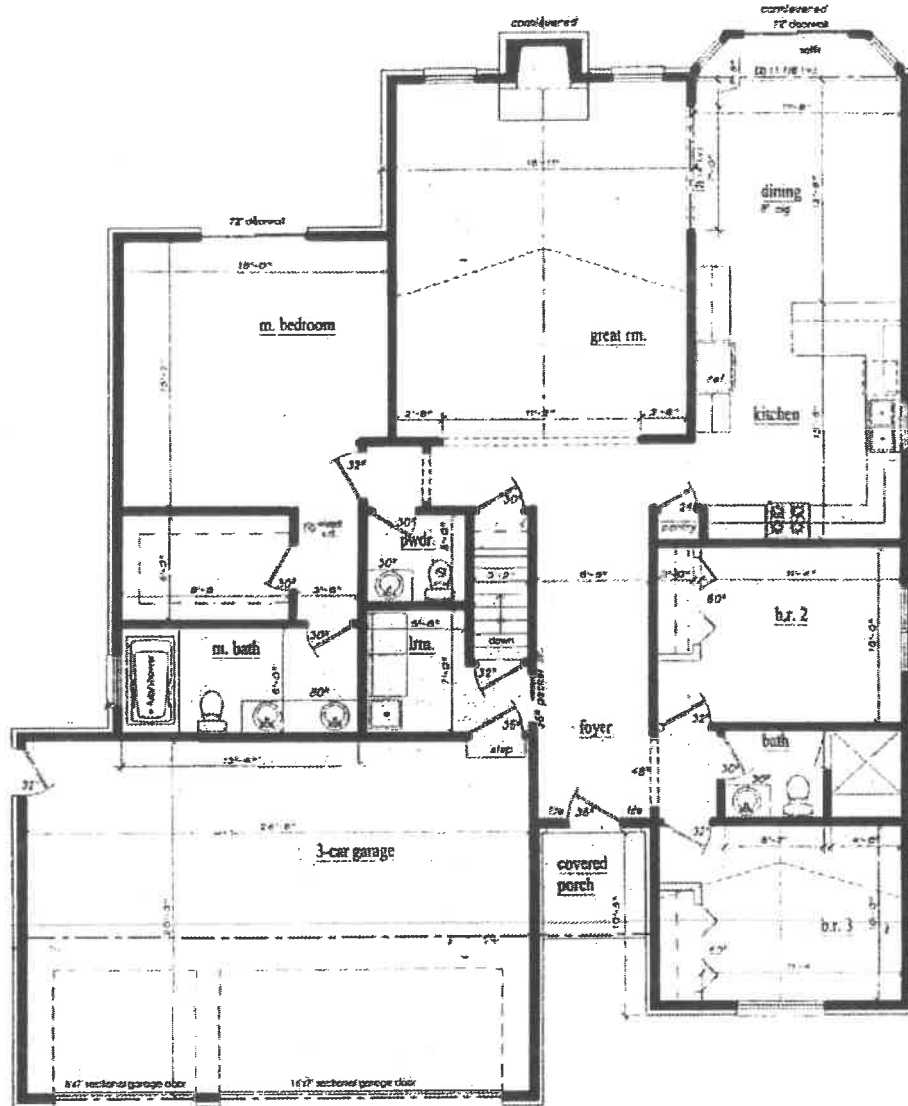

The CATERINA

front elevation
SC 1/4" = 1'-0"

rear elevation
SC 1/4" = 1'-0"

Bonner Hills Estates, Tecumseh MI

Casa Villa Homes
586-783-3200

Howard Hanna Real Estate Services
517-424-4444

Prices, plans and specifications are subject to change without notice or obligation. Renderings are an artist conception. Floor plan dimensions are approximate.

The CATERINA

approx. 1,888 SF

Bonner Hills Estates, Tecumseh MI

Casa Villa Homes
586-783-3200

Howard Hanna Real Estate Services
517-424-4444

Prices, plans and specifications are subject to change without notice or obligation. Renderings are an artist conception. Floor plan dimensions are approximate.