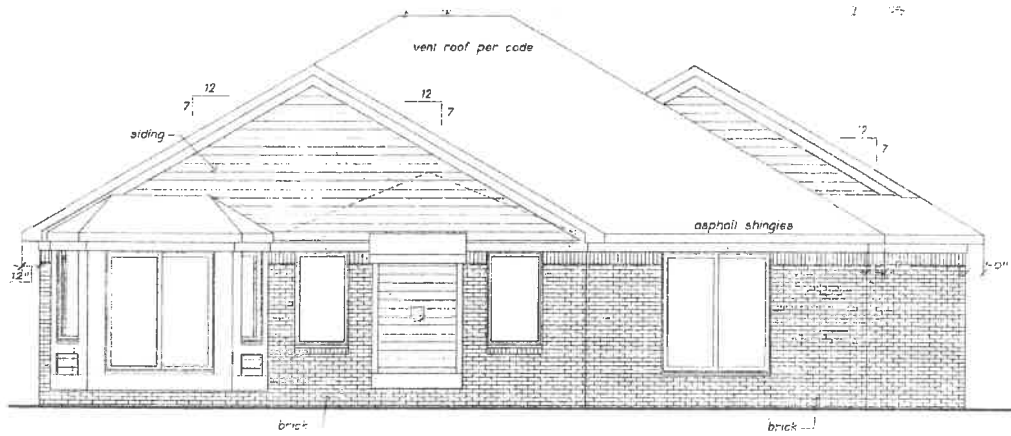

The CATERINA

front elevation
SC 1/4" = 1'-0"

rear elevation
SC 1/4" = 1'-0"

Bonner Hills Estates, Tecumseh MI

Casa Villa Homes
586-783-3200

Howard Hanna Real Estate Services
517-424-4444

Prices, plans and specifications are subject to change without notice or obligation. Renderings are an artist conception. Floor plan dimensions are approximate.

The CATERINA

approx. 1,888 SF

Bonner Hills Estates, Tecumseh MI

Casa Villa Homes
586-783-3200

Howard Hanna Real Estate Services
517-424-4444

Prices, plans and specifications are subject to change without notice or obligation. Renderings are an artist conception. Floor plan dimensions are approximate.